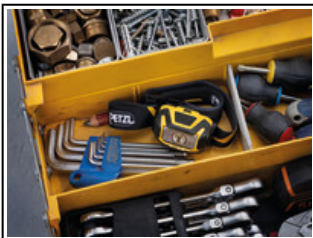

Universe	Professional
Type	Lighting
Category	New ultra-compact and versatile headlamps
Subcategory	New ultra-compact and versatile headlamps

Hybrid
CONCEPT®

ARIA 1R

Casting 450 lumens, the compact and rechargeable ARIA 1R headlamp was specifically designed to be used by tradespeople and maintenance professionals. Durable, it is fall and impact resistant. It is also waterproof and dustproof, making it suitable for various work conditions. Easy to use, with a single button for controlling all lamp functions. The uniform flood beam offers comfortable close-range vision. It is convenient and can be worn on the head, around the neck, and on different types of helmets, using mounting plates that are available as accessories. ARIA 1R comes with three standard batteries and is also compatible with the CORE rechargeable battery, with its HYBRID CONCEPT design.

Compact, the ARIA 1R headlamp can be easily stored in a toolbox.

The wide, uniform beam provides comfortable lighting for close-range work.

Dustproof and waterproof (IP67), impact resistant (IK07), and fall resistant up to 2 meters, the headlamp is ideal for professional work conditions.