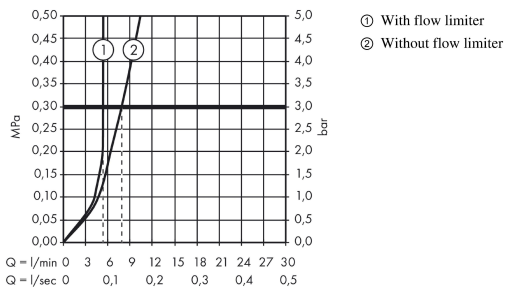

Shower Bidet with wall support
 Finish: **Chrome** Article Number: **96907000**

Description

Product image

Flowchart

The consumption was measured in combination with the appropriate fittings (thermostat/mixer/ in-wall valve) to reflect actual application in practice.