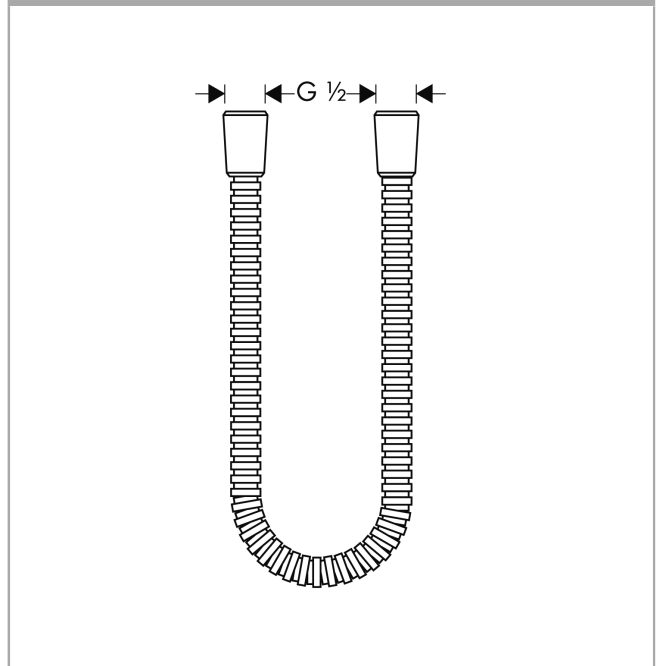

Metal shower hose 1.25 m

Finish: **Brushed Nickel** Article Number: **28112820**

Description

product features

- metal shower hose
- with plastic coating, easy to clean
- shower hose length: 1.25 m
- pivot joints on both sides
- kink-protected
- nuts shower hose: conical nut on both ends
- connection thread: G ½

Product image

Scale drawing

Metal shower hose 1.25 m
 Finish: **Brushed Nickel** Article Number: **28112820**

Exploded Drawing

Year of production: >04/06

Metal shower hose 1.25 m

Finish: **Brushed Nickel** Article Number: **28112820**

Spare part list

Year of production: >04/06

Pos.	Description	Article Number	PC	PU
1	seal	98058000	1	1