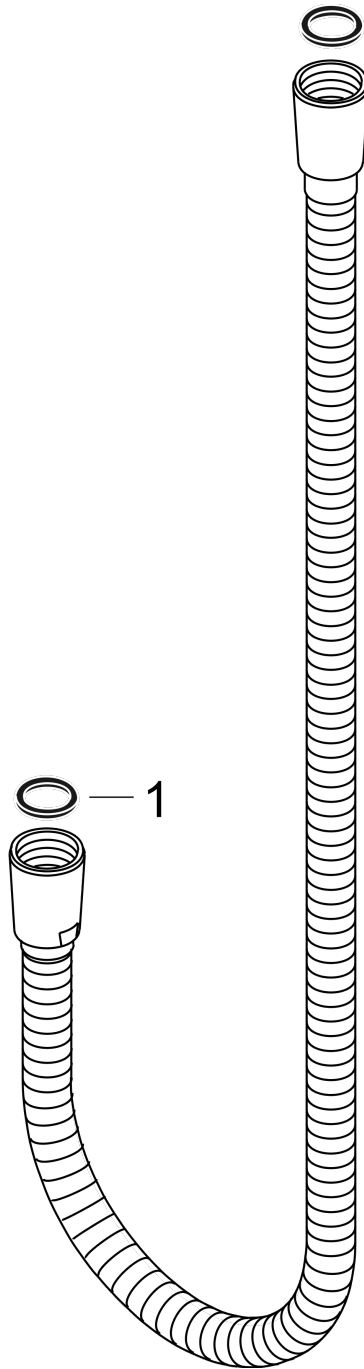

Metal shower hose 1.25 m

Finish: **Brushed Nickel** Article Number: **28112820**

Description

product features

- metal shower hose
- with plastic coating, easy to clean
- shower hose length: 1.25 m
- pivot joints on both sides
- kink-protected
- nuts shower hose: conical nut on both ends
- connection thread: G ½

Product image

Scale drawing

Metal shower hose 1.25 m
 Finish: **Brushed Nickel** Article Number: **28112820**

Exploded Drawing

Year of production: >04/06

Metal shower hose 1.25 m

Finish: **Brushed Nickel** Article Number: **28112820**

Spare part list

Year of production: >04/06

Pos.	Description	Article Number	PC	PU
1	seal	98058000	1	1