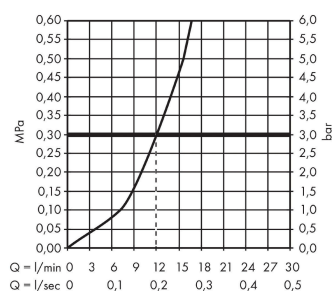

Focus M41

Single lever kitchen mixer 160, 1jet

Finish: **Chrome** Article Number: **31806000**

Description

product features

- ComfortZone 160
- swivel range 360°
- normal spray
- connection dimension: DN15
- maximum flow rate at 3 bar: 12 l/min
- ceramic cartridge
- connection type: G 3/8 hose connections
- temperature limitation adjustable
- suitable for continuous flow water heaters

Technology

Certificates / Sustainability

Product image

Scale drawing

Flowchart

Focus M41
Single lever kitchen mixer 160, 1jet
 Finish: **Chrome** Article Number: **31806000**

Exploded Drawing

Year of production: >04/17