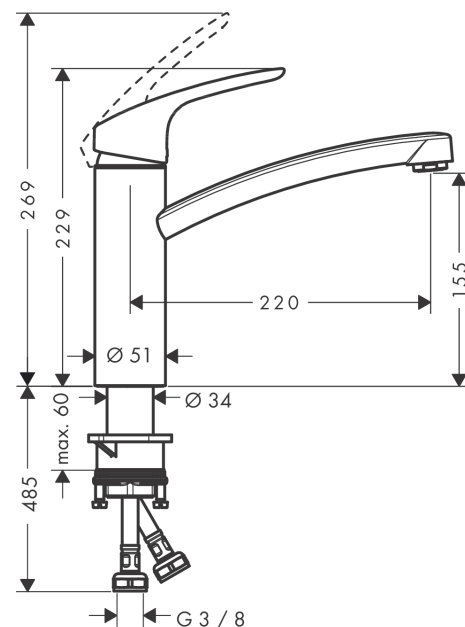

Focus M41

Single lever kitchen mixer 160, 1jet

Finish: **Chrome** Article Number: **31806000**

Description

product features

- ComfortZone 160
- swivel range 360°
- normal spray
- connection dimension: DN15
- maximum flow rate at 3 bar: 12 l/min
- ceramic cartridge
- connection type: G 3/8 hose connections
- temperature limitation adjustable
- suitable for continuous flow water heaters

Technology

Certificates / Sustainability

Product image

Scale drawing

Flowchart

Focus M41
Single lever kitchen mixer 160, 1jet
 Finish: **Chrome** Article Number: **31806000**

Exploded Drawing

Year of production: >04/17

Focus M41

Single lever kitchen mixer 160, 1jet

Finish: **Chrome** Article Number: **31806000**

Spare part list

Year of production: >04/17

Pos.	Description	Article Number	PC	PU
1	handle	95543000	8	1
2	screw cover	96338000	1	1
3	flange	97995000	6	1
4	nut	97996000	8	1
5	O-Ring 30x2	98186000	1	1
6	cartridge, assy	92730000	11	1
7	locking screw for handle	96059000	3	1
8	seal	95008000	3	1
9	spout cpl.	98349000	14	1
10	aerator M24x1 (15 l/min)	13913000	98	1
11	adapter for cartridge	98750000	4	1
12	O-Ring 36x2,5	98190000	1	1
13	sealing set	98702000	3	1
14	O-ring 41x2	98212000	1	1
15	support	97523000	2	1
16	fixing set (Ø 34)	95049000	5	1
17	lever collar	97548000	1	1
18	connection hose 600 mm M8x0,75 G3/8	96556000	7	1
19	O-ring 6,6x1,6	93019000	1	1