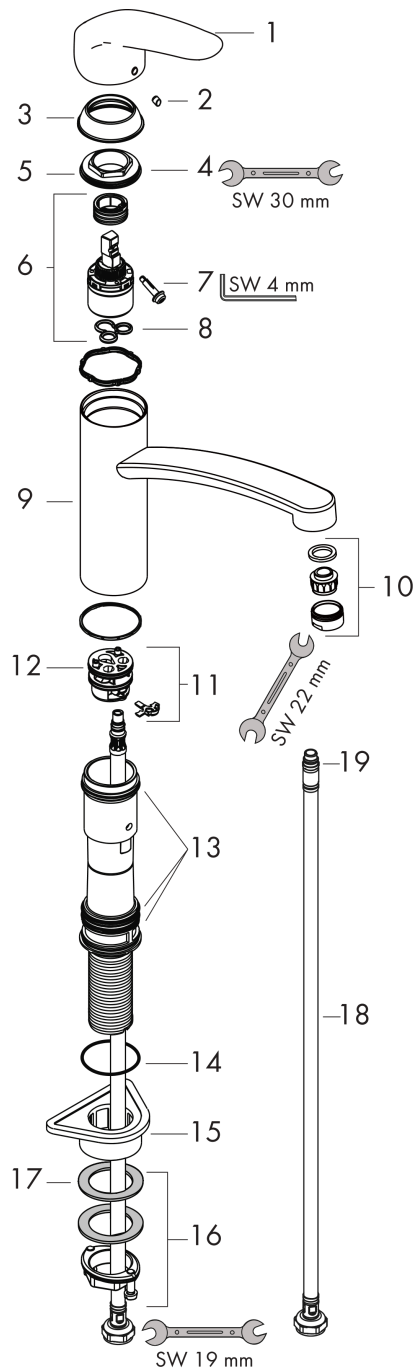

Focus M41

Single lever kitchen mixer 160, 1jet

Finish: **Chrome** Article Number: **31806000**

Description

product features

- ComfortZone 160
- swivel range 360°
- normal spray
- connection dimension: DN15
- maximum flow rate at 3 bar: 12 l/min
- ceramic cartridge
- connection type: G 3/8 hose connections
- temperature limitation adjustable
- suitable for continuous flow water heaters

Technology

Certificates / Sustainability

Product image

Scale drawing

Flowchart

Focus M41
Single lever kitchen mixer 160, 1jet
 Finish: **Chrome** Article Number: **31806000**

Exploded Drawing

Year of production: >04/17

Focus M41

Single lever kitchen mixer 160, 1jet

Finish: **Chrome** Article Number: **31806000**

Spare part list

Year of production: >04/17

Pos.	Description	Article Number	PC	PU
1	handle	95543000	8	1
2	screw cover	96338000	1	1
3	flange	97995000	6	1
4	nut	97996000	8	1
5	O-Ring 30x2	98186000	1	1
6	cartridge, assy	92730000	11	1
7	locking screw for handle	96059000	3	1
8	seal	95008000	3	1
9	spout cpl.	98349000	14	1
10	aerator M24x1 (15 l/min)	13913000	98	1
11	adapter for cartridge	98750000	4	1
12	O-Ring 36x2,5	98190000	1	1
13	sealing set	98702000	3	1
14	O-ring 41x2	98212000	1	1
15	support	97523000	2	1
16	fixing set (Ø 34)	95049000	5	1
17	lever collar	97548000	1	1
18	connection hose 600 mm M8x0,75 G3/8	96556000	7	1
19	O-ring 6,6x1,6	93019000	1	1