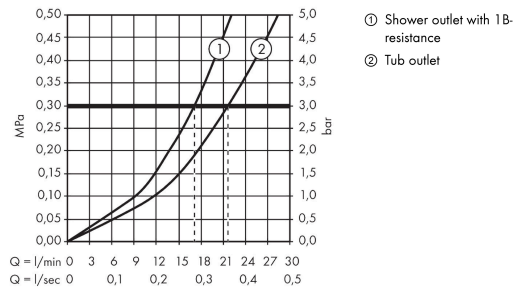

Ecostat Fine
Bath thermostat for exposed installation 150cc DZR
Finish: **Chrome** Article Number: **13353000**

Flowchart