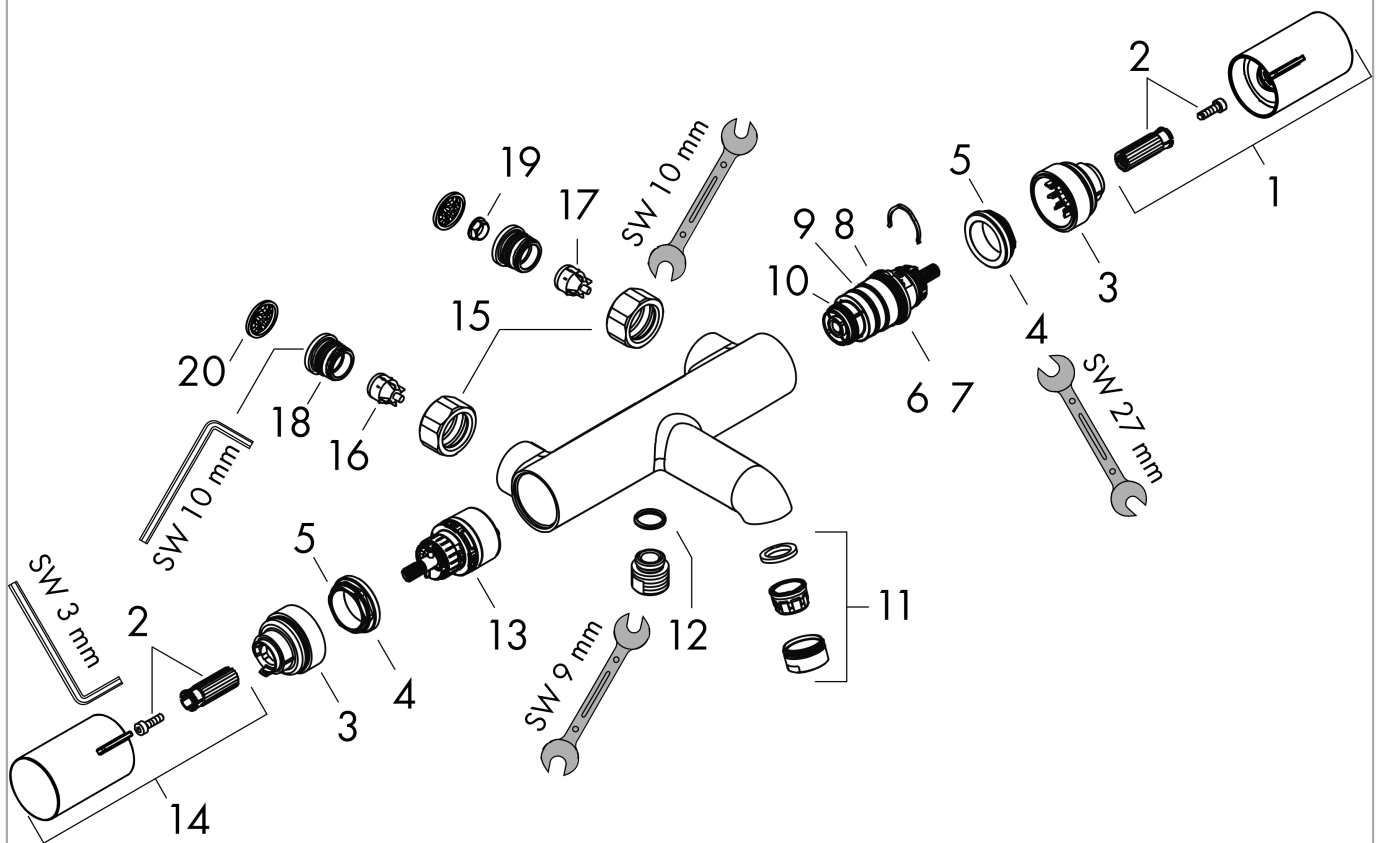

Ecostat Fine
Bath thermostat for exposed installation 150cc DZR
 Finish: **Chrome** Article Number: **13353000**

Description

product features

- projection 152 mm
- 2 functions
- temperature and water flow control
- thermostat cartridge
- spray type spout: normal spray
- maximum flow rate at 3 bar: 17 l/min
- flow rate for bath spout at 3 bar: 17 l/min
- flow rate of hand shower at 3 bar: 13 l/min
- min. operating pressure: 1 bar
- max. operating pressure: 10 bar
- Safety stop at 40 °C
- temperature limitation adjustable
- non-return valve
- protected against backflow, according to DIN EN 1717
- material handles: metal
- connection dimension: DN20
- connection type: G 3/4
- centre distance: 150 mm
- dirt filter included
- installation instructions: includes optional accessory to limit total flow to 7,6 l/min where required

Exploded Drawing

Year of production: >04/24

Ecostat Fine
Bath thermostat for exposed installation 150cc DZR
 Finish: **Chrome** Article Number: **13353000**

Spare part list

Year of production: >04/24

Pos.	Description	Article Number	PC	PU
1	handle for thermostat	87707000	10	1
2	handle fixing set	95843000	3	1
3	safety set	87708000	3	1
4	nut	98913000	6	1
5	O-ring 26x1,5	98390000	1	1
6	thermostat cartridge	98282000	14	1
7	cartridge for exchanged connections	92373000	18	1
8	O-ring 25x2,5	92146000	3	1
9	O-ring 25x1,5	98146000	1	1
10	O-ring 20x1,5	98197000	1	1
11	aerator M24x1 (30 l/min)	96512000	5	1
12	O-ring 14x2	98129000	1	1
13	shut off unit with selector	98283000	12	1
14	handle	87706000	9	1
15	set of nuts	96157000	8	1
16	non return valve (pressure-resistant up to 2 MPa)	93136000	8	1
17	non return valve	96737000	8	1
18	O-ring 17x1,5	98137000	1	1
19	flow limiter	97510000	4	1
20	filter packing	96922000	3	1