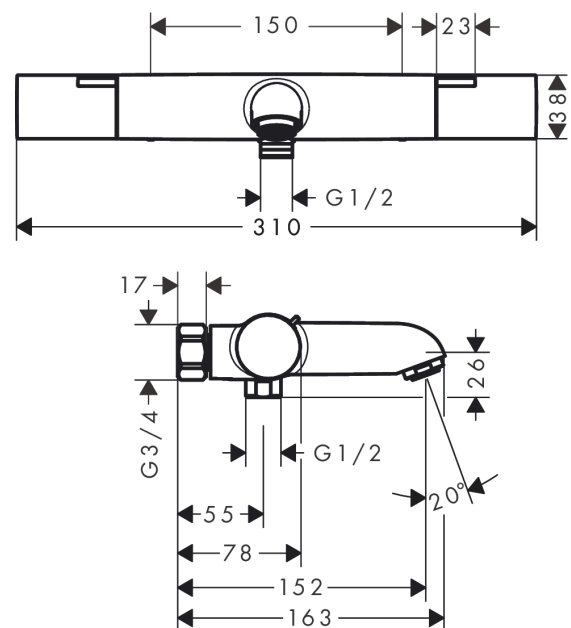

Scale drawing