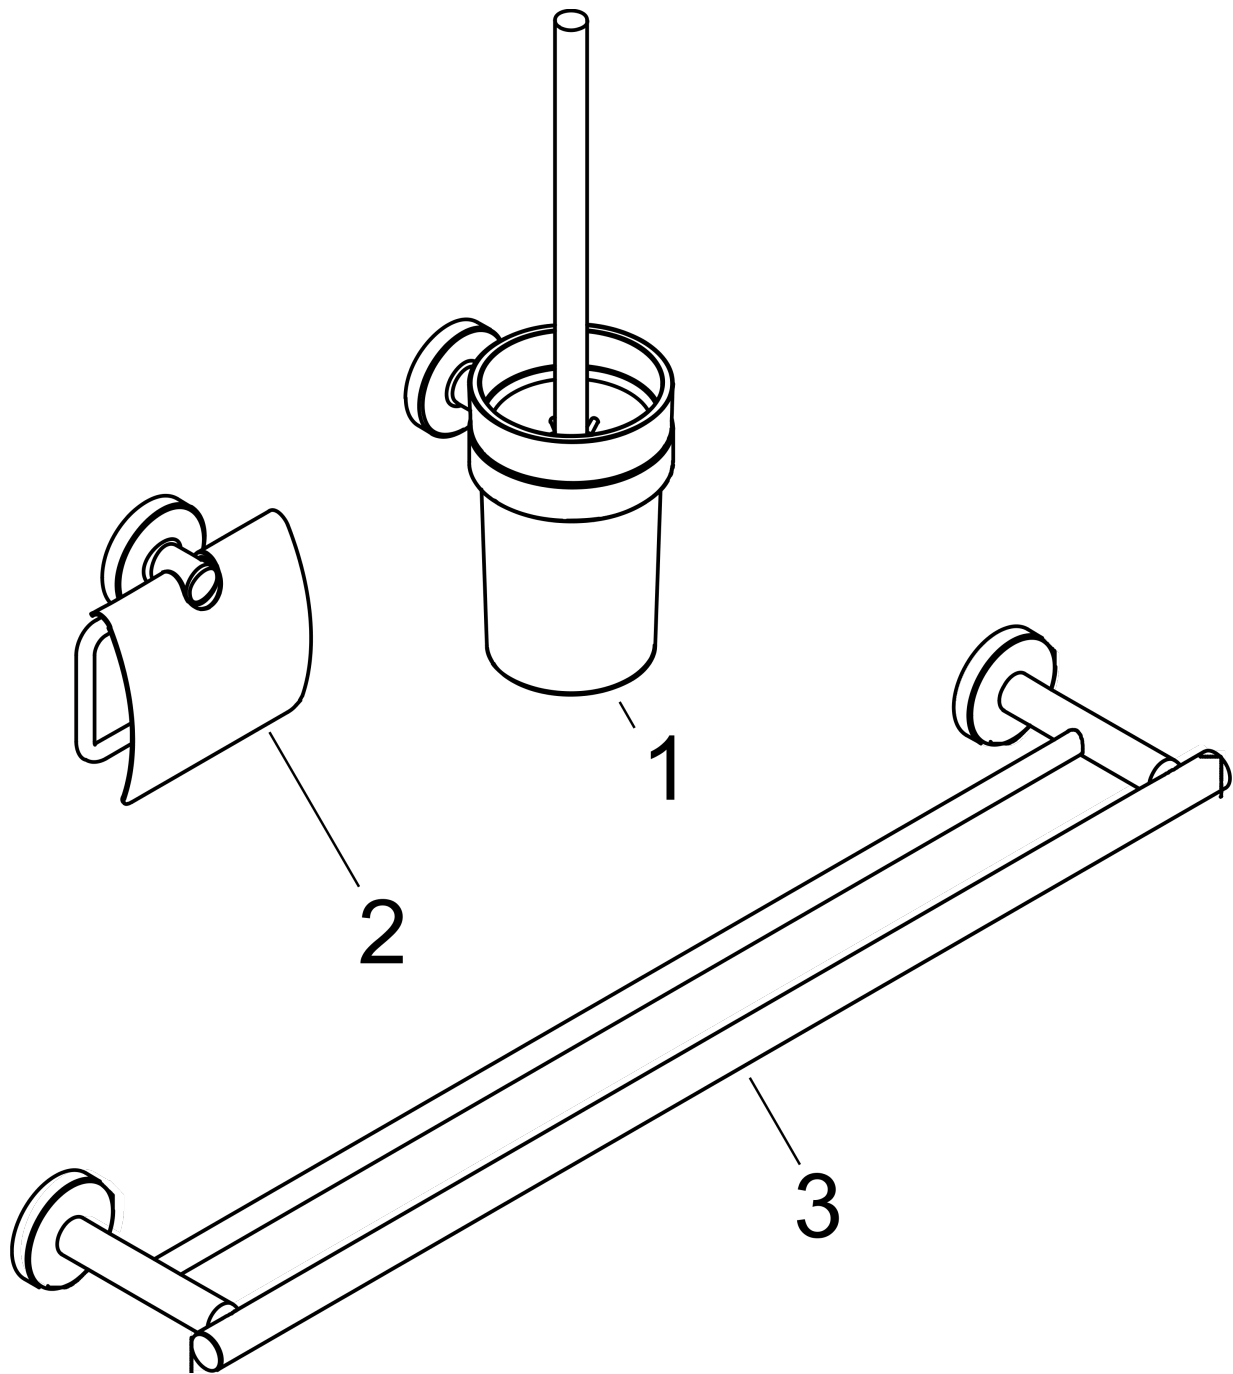

**Logis Universal  
Bath-accessory set 3 in 1**

Finish: **Chrome** Article Number: **41727000**

**Description**

**product features**

- consists of: double bath towel rail, toilet paper roll holder, toilet brush
- material: brass

**Product image**

**Logis Universal**  
**Bath-accessory set 3 in 1**

Finish: **Chrome** Article Number: **41727000**

**Exploded Drawing**

Year of production: >04/18

**Logis Universal**  
**Bath-accessory set 3 in 1**

Finish: **Chrome** Article Number: **41727000**

**Spare part list**

Year of production: >04/18

Pos.	Description	Article Number	PC	PU
1	Toilet brush holder	41722000	98	1
2	Toilet paper holder with cover	41723000	98	1
3	Bath towel holder	41712000	98	1