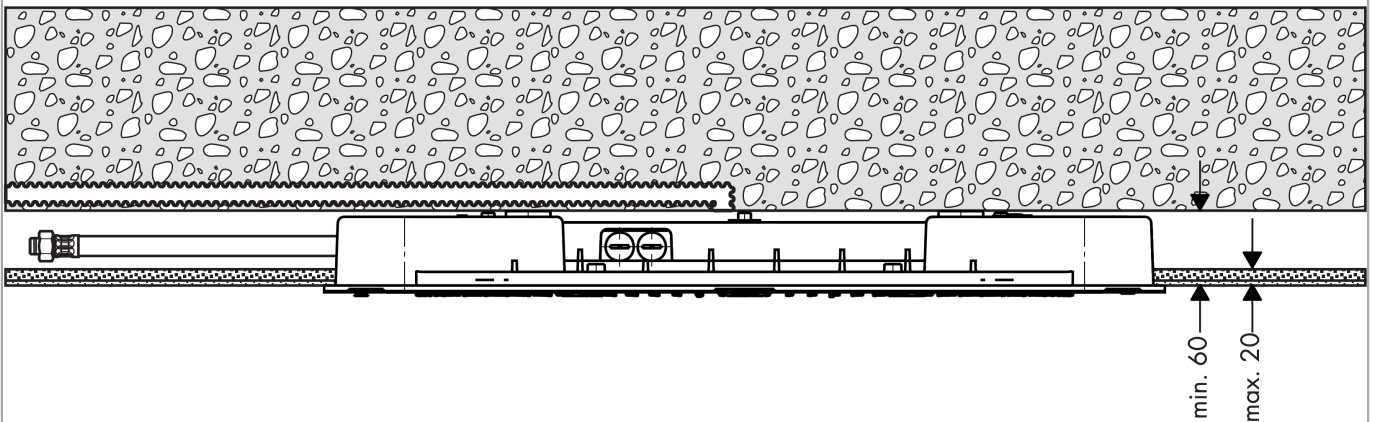

Raindance Rainmaker
Overhead shower 680/460 3jet without lighting
Finish: **Chrome** Article Number: **28417000**

Installation examples