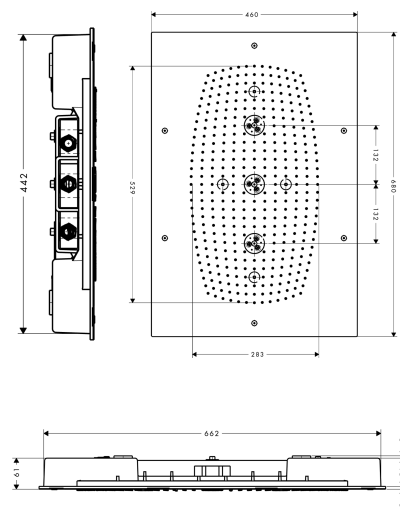

Raindance Rainmaker
Overhead shower 680/460 3jet without lighting
 Finish: **Chrome** Article Number: **28417000**

Description

product features

- shower head size: 680 x 460 mm
- spray type: RainAir, Whirl, RainAir XL
- flow rate RainAir spray at 3 bar: 20 l/min
- flow rate RainAir XL at 3 bar: 28,1 l/min
- flow rate WhirlAir spray at 3 bar: 22 l/min
- maximum flow rate at 3 bar: 28,1 l/min
- minimum flow pressure: 3 bar
- material spray disc: metal
- the 3 spray zones must be controlled via 3 valves or a diverter valve with 3 outlets
- installation: ceiling mounted
- connection thread: G 1/2
- connection dimension: DN15
- connection type: basic set
- suitable for continuous flow water heaters
- TÜV certified

Technology

Certificates / Sustainability

Product image

Scale drawing

Raindance Rainmaker
Overhead shower 680/460 3jet without lighting
 Finish: **Chrome** Article Number: **28417000**

Flowchart

Raindance Rainmaker
Overhead shower 680/460 3jet without lighting
 Finish: **Chrome** Article Number: **28417000**