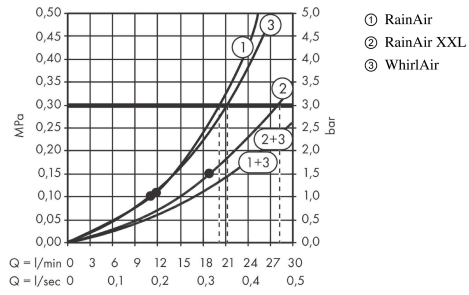

Raindance Rainmaker
Overhead shower 680/460 3jet without lighting
Finish: **Chrome** Article Number: **28417000**

Flowchart