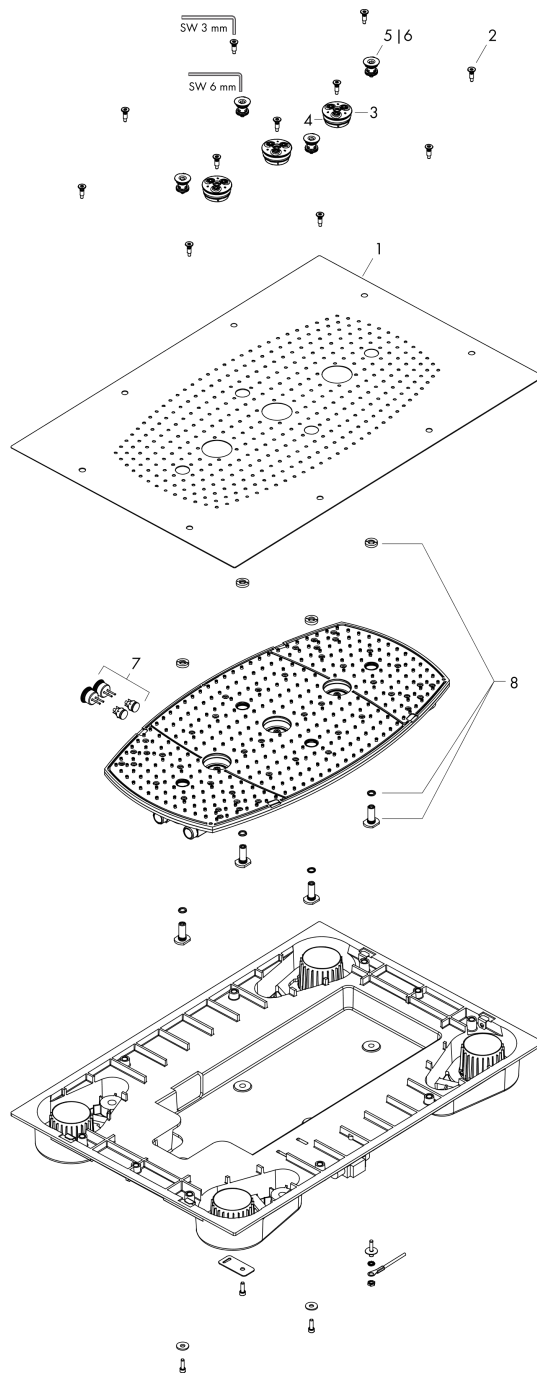

Raindance Rainmaker
Overhead shower 680/460 3jet without lighting
 Finish: **Chrome** Article Number: **28417000**

Description

product features

- shower head size: 680 x 460 mm
- spray type: RainAir, Whirl, RainAir XL
- flow rate RainAir spray at 3 bar: 20 l/min
- flow rate RainAir XL at 3 bar: 28,1 l/min
- flow rate WhirlAir spray at 3 bar: 22 l/min
- maximum flow rate at 3 bar: 28,1 l/min
- minimum flow pressure: 3 bar
- material spray disc: metal
- the 3 spray zones must be controlled via 3 valves or a diverter valve with 3 outlets
- installation: ceiling mounted
- connection thread: G 1/2
- connection dimension: DN15
- connection type: basic set
- suitable for continuous flow water heaters
- TÜV certified

Technology

Certificates / Sustainability

Product image

Scale drawing

Raindance Rainmaker
Overhead shower 680/460 3jet without lighting
 Finish: **Chrome** Article Number: **28417000**

Flowchart

Raindance Rainmaker
Overhead shower 680/460 3jet without lighting
 Finish: **Chrome** Article Number: **28417000**

Installation examples

Raindance Rainmaker
Overhead shower 680/460 3jet without lighting
Finish: **Chrome** Article Number: **28417000**

Exploded Drawing

Year of production: >06/08

Raindance Rainmaker
Overhead shower 680/460 3jet without lighting
 Finish: **Chrome** Article Number: **28417000**

Spare part list

Year of production: >06/08

Pos.	Description	Article Number	PC	PU
1	cover plate	95138000	23	1
2	screw	97723000	5	1
3	spray body	97724000	7	1
4	O-ring 15x2	98163000	1	1
5	air jet	97725000	12	1
6	air jet (special set without air)	98871000	16	1
7	set of non return valves DW 15	97350000	6	1
8	set of screws	98820000	14	1
a	concealed item	28414180	98	1
b	spray insert	92125000	7	1