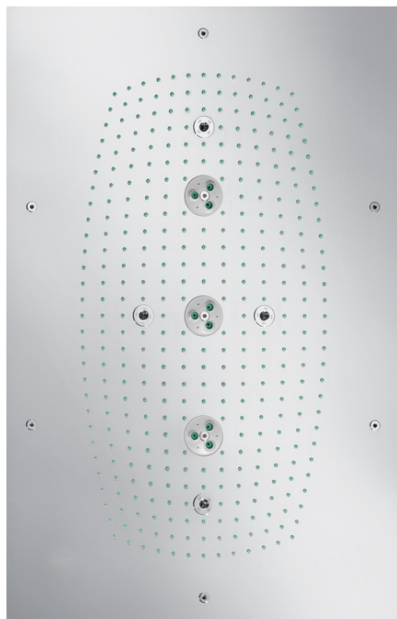

Raindance Rainmaker
Overhead shower 680/460 3jet without lighting
 Finish: **Chrome** Article Number: **28417000**

Description

product features

- shower head size: 680 x 460 mm
- spray type: RainAir, Whirl, RainAir XL
- flow rate RainAir spray at 3 bar: 20 l/min
- flow rate RainAir XL at 3 bar: 28,1 l/min
- flow rate WhirlAir spray at 3 bar: 22 l/min
- maximum flow rate at 3 bar: 28,1 l/min
- minimum flow pressure: 3 bar
- material spray disc: metal
- the 3 spray zones must be controlled via 3 valves or a diverter valve with 3 outlets
- installation: ceiling mounted
- connection thread: G 1/2
- connection dimension: DN15
- connection type: basic set
- suitable for continuous flow water heaters
- TÜV certified

Technology

Certificates / Sustainability

Product image

Scale drawing

Raindance Rainmaker
Overhead shower 680/460 3jet without lighting
 Finish: **Chrome** Article Number: **28417000**

Flowchart

Raindance Rainmaker
Overhead shower 680/460 3jet without lighting
 Finish: **Chrome** Article Number: **28417000**

Installation examples

Raindance Rainmaker
Overhead shower 680/460 3jet without lighting
Finish: **Chrome** Article Number: **28417000**

Exploded Drawing

Year of production: >06/08

Raindance Rainmaker
Overhead shower 680/460 3jet without lighting
 Finish: **Chrome** Article Number: **28417000**