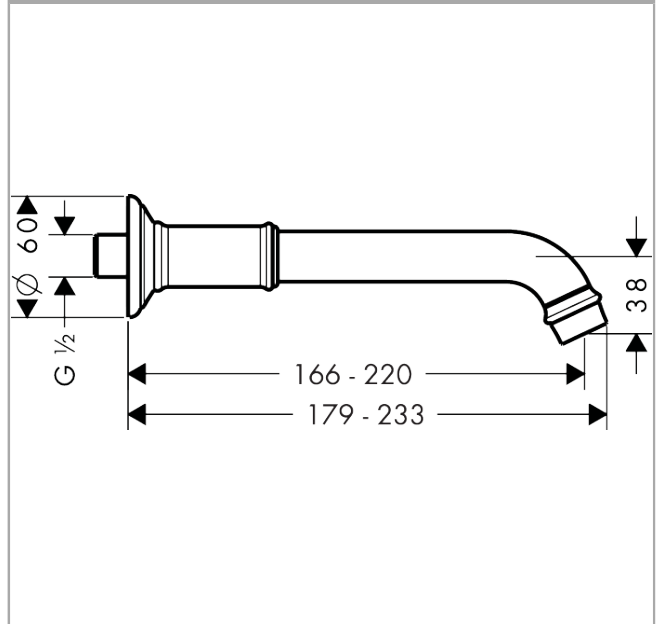

**AXOR Montreux
Bath spout**

Finish: **Brushed Nickel** Article Number: **16541820**

Description

product features

- 1 function
- connection type: G 3/4
- projection: 166 - 220 mm
- maximum flow rate at 3 bar: 20 l/min
- spray type: normal spray

Technology

Product image

Scale drawing

Flowchart

AXOR Montreux
Bath spout

Finish: **Brushed Nickel** Article Number: **16541820**

Exploded Drawing

Year of production: >04/06

AXOR Montreux

Bath spout

Finish: **Brushed Nickel** Article Number: **16541820**

Spare part list

Year of production: >04/06

Pos.	Description	Article Number	PC	PU
1	aerator M22x1 (5 l/min + 25 l/min)	95381820	13	1
2	spout cpl.	98574820	19	1
3	escutcheon for spout	98576820	16	1
4	reduction coupling	98577000	6	1