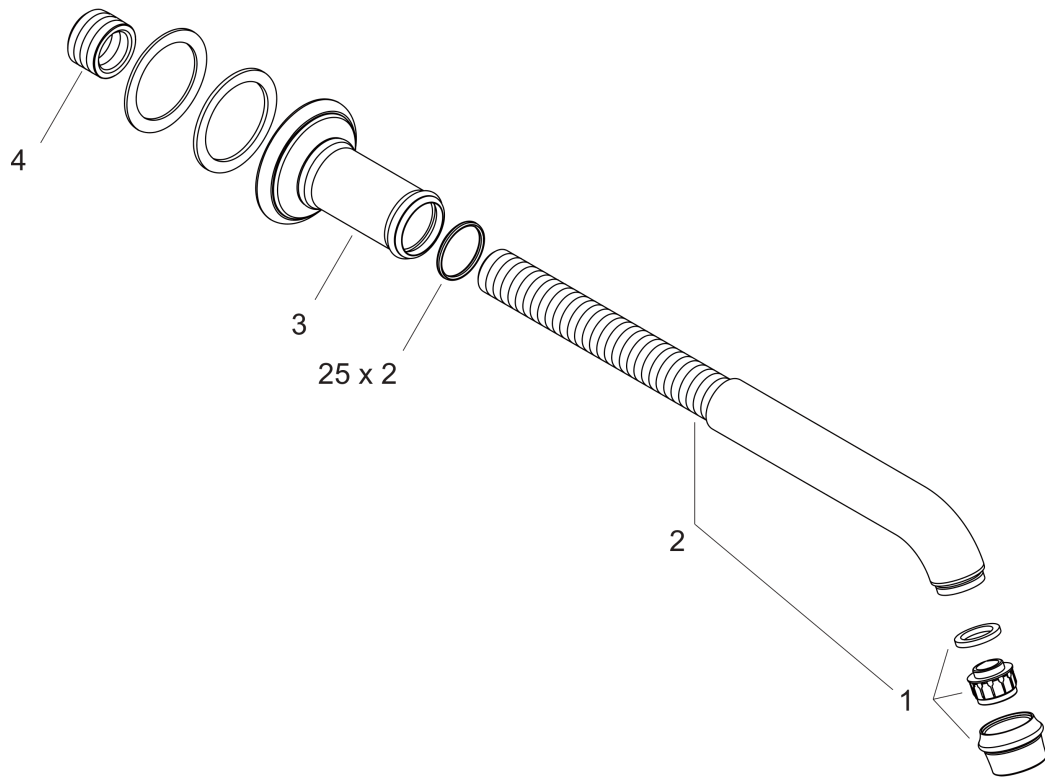

**AXOR Montreux
Bath spout**

Finish: **Brushed Nickel** Article Number: **16541820**

Description

product features

- 1 function
- connection type: G 3/4
- projection: 166 - 220 mm
- maximum flow rate at 3 bar: 20 l/min
- spray type: normal spray

Technology

Product image

Scale drawing

Flowchart

AXOR Montreux
Bath spout

Finish: **Brushed Nickel** Article Number: **16541820**

Exploded Drawing

Year of production: >04/06

AXOR Montreux

Bath spout

Finish: **Brushed Nickel** Article Number: **16541820**

Spare part list

Year of production: >04/06

Pos.	Description	Article Number	PC	PU
1	aerator M22x1 (5 l/min + 25 l/min)	95381820	13	1
2	spout cpl.	98574820	19	1
3	escutcheon for spout	98576820	16	1
4	reduction coupling	98577000	6	1