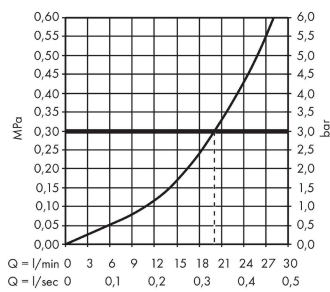

**AXOR Montreux
Bath spout**

Finish: **Brushed Nickel** Article Number: **16541820**

Description

product features

- 1 function
- connection type: G 3/4
- projection: 166 - 220 mm
- maximum flow rate at 3 bar: 20 l/min
- spray type: normal spray

Technology

Product image

Scale drawing

Flowchart

AXOR Montreux
Bath spout

Finish: **Brushed Nickel** Article Number: **16541820**

Exploded Drawing

Year of production: >04/06