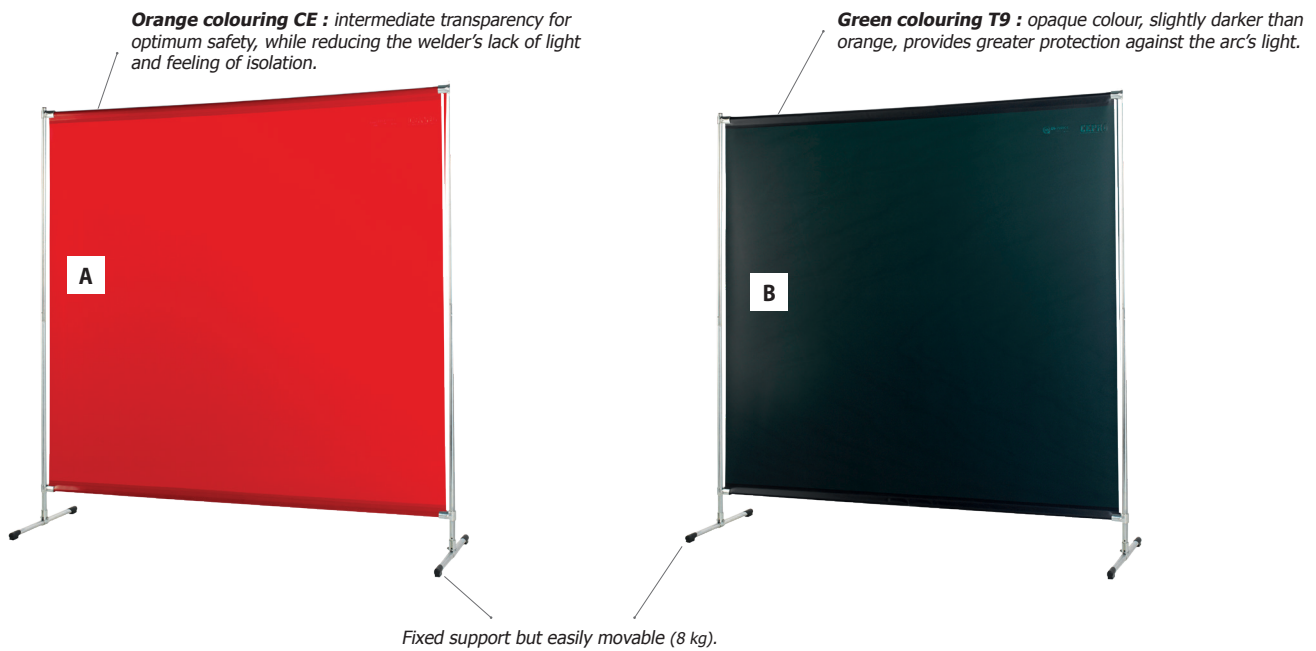

# PROTECTIVE WELDING SCREENS

WELDING  
ACCESSORIES

OPTI 200.O - Ref. 060227  
OPTI 200.G - Ref. 060463

OPTI 215.O - Ref. 060470  
OPTI 140.O - Ref. 060487

**Protective welding screens provide an effective barrier against welding rays, arcs and projections. They're also ideal to divide work areas or separate a workshop's various sectors.**

- Complies with European standard ISO EN 25980:2015-01
- Filters both the visible and invisible light emitted by the welding arc.
- 100% PVC matter, extinguishable and highly resistant (0.4 mm thick).
- Stable frame.
- European made.

			 Curtain size without frame	 kg
A	OPTI 200.O	Orange CE	200 x 200 cm	7.22
B	OPTI 200.G	Green T9	200 x 200 cm	7.08
C	OPTI 215.O	Orange CE	200 x 215 cm	16.11
D	OPTI 140.O	Orange CE	160 x 140 cm	1.38