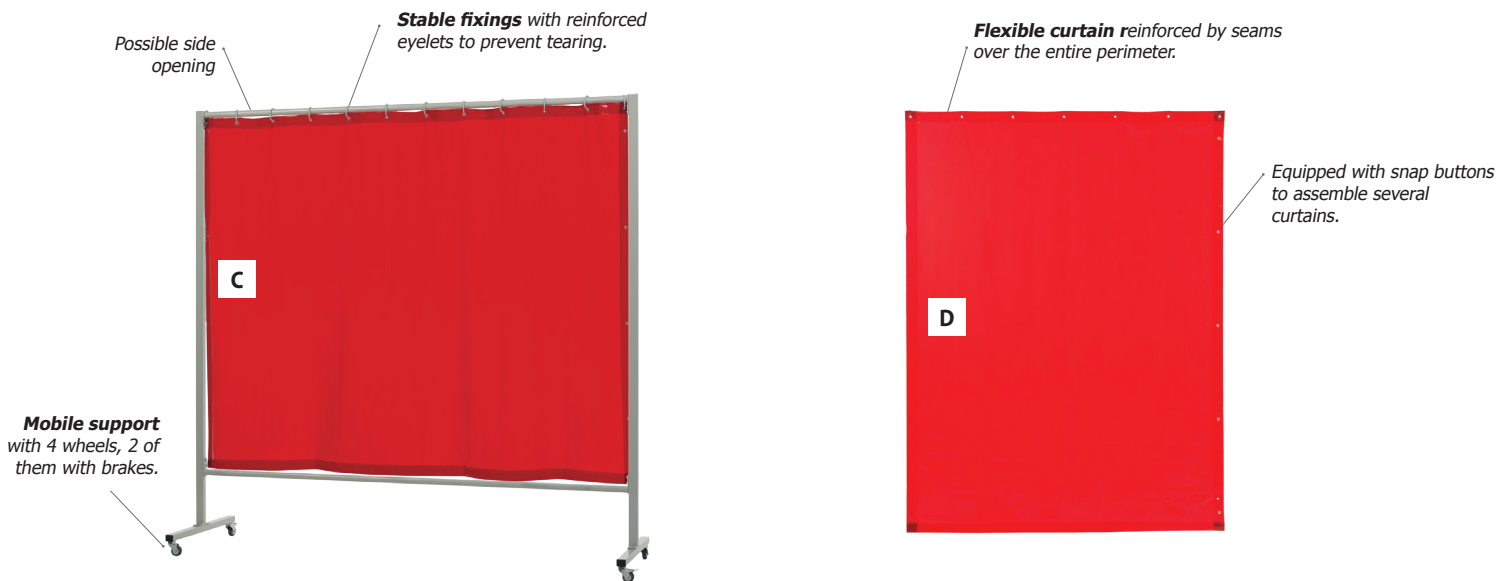

# PROTECTIVE WELDING SCREENS

WELDING  
ACCESSORIES

OPTI 200.O - Ref. 060227  
OPTI 200.G - Ref. 060463

OPTI 215.O - Ref. 060470  
OPTI 140.O - Ref. 060487

**Protective welding screens provide an effective barrier against welding rays, arcs and projections. They're also ideal to divide work areas or separate a workshop's various sectors.**

- Complies with European standard ISO EN 25980:2015-01
- Filters both the visible and invisible light emitted by the welding arc.
- 100% PVC matter, extinguishable and highly resistant (0.4 mm thick).
- Stable frame.
- European made.

			 Curtain size without frame	 kg
A	OPTI 200.O	Orange CE	200 x 200 cm	7.22
B	OPTI 200.G	Green T9	200 x 200 cm	7.08
C	OPTI 215.O	Orange CE	200 x 215 cm	16.11
D	OPTI 140.O	Orange CE	160 x 140 cm	1.38