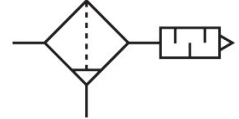

Filter silencer LFU-1/2

Part number: 10494

FESTO

[PDF](#) [General operating condition](#)

Data sheet

Feature	Value
Symbol	00991531
Operating pressure	0 MPa ... 1.6 MPa
Operating pressure	0 bar ... 16 bar
Operating pressure	0 psi ... 232 psi
Flow rate to atmosphere	6000 l/min
Corrosion resistance class CRC	1 - Low corrosion stress
LABS (PWIS) conformity	VDMA24364-B1/B2-L
Type of mounting	Screw-in
Pneumatic connection	G1/2
Note on materials	RoHS-compliant