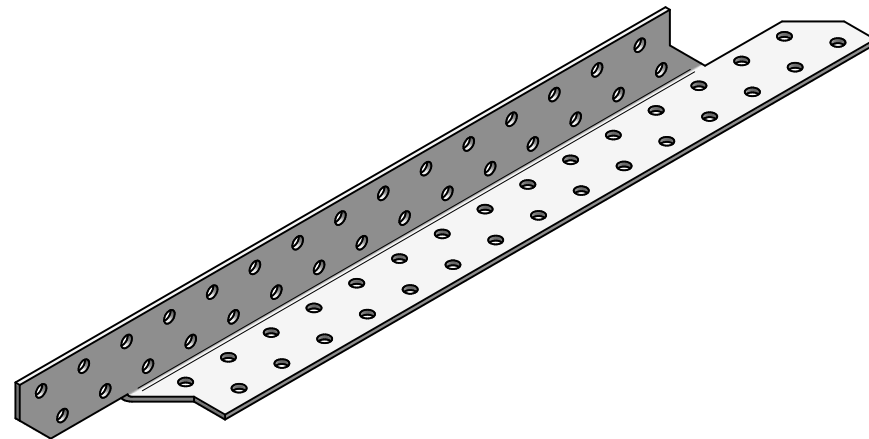

3.2

Product name: Purlin anchor 370x32x2,0 left
Material: HDG DX51D Z275