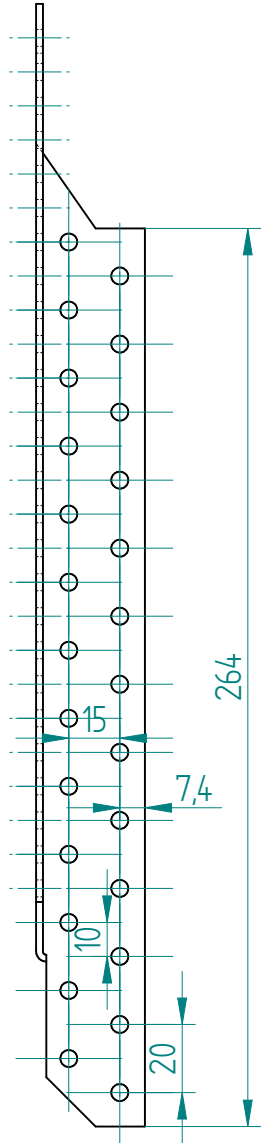

3.2

Product name: Purlin anchor 330x32x2,0 right
Material: HDG DX51D Z275