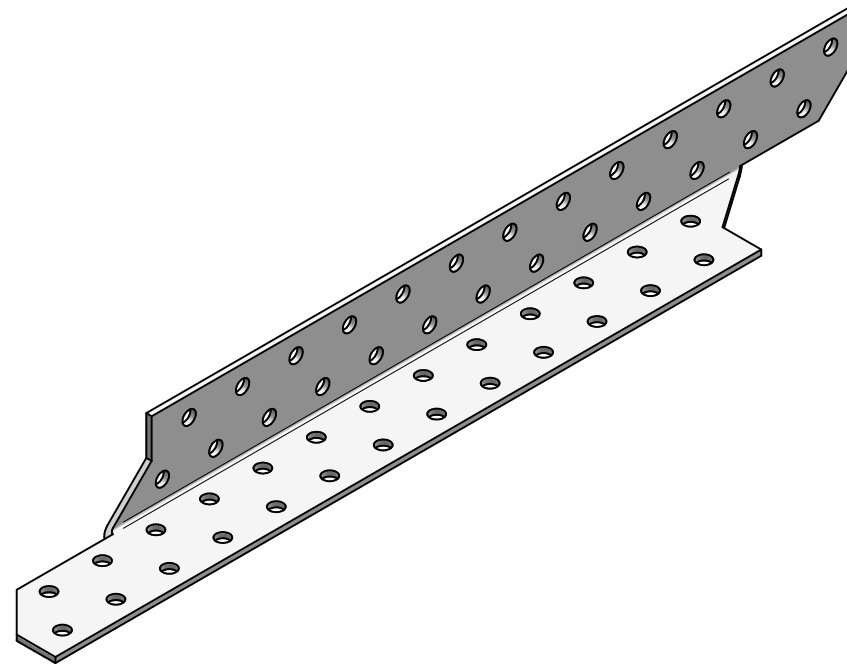

3.2

Product name: Purlin anchor 330x32x2,0 right
Material: HDG DX51D Z275