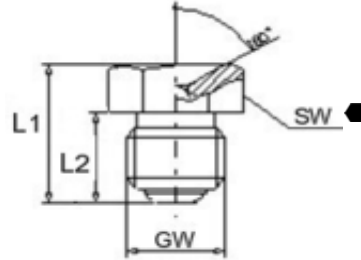

## Flush-Type Grease Nipples

- according to DIN 3405
- straight version A/180°
- standard versions according to DIN are made of steel, zinc-plated and passivated, with cylindrical thread
- for other types and materials, please see table, or upon request

GW thread  
L1 overall length  
L2 thread length  
SW HEX size

(all measures in mm,  
thread metric or in inches)

<b>GW</b> M 5 x 0.8			<b>Ref.- No.:</b>			
<b>L1</b>	<b>L2</b>	<b>SW</b>	<b>Steel</b>	<b>Brass</b>	<b>SST303</b>	<b>SST316L</b>
9	6	7 mm HEX	3100720			